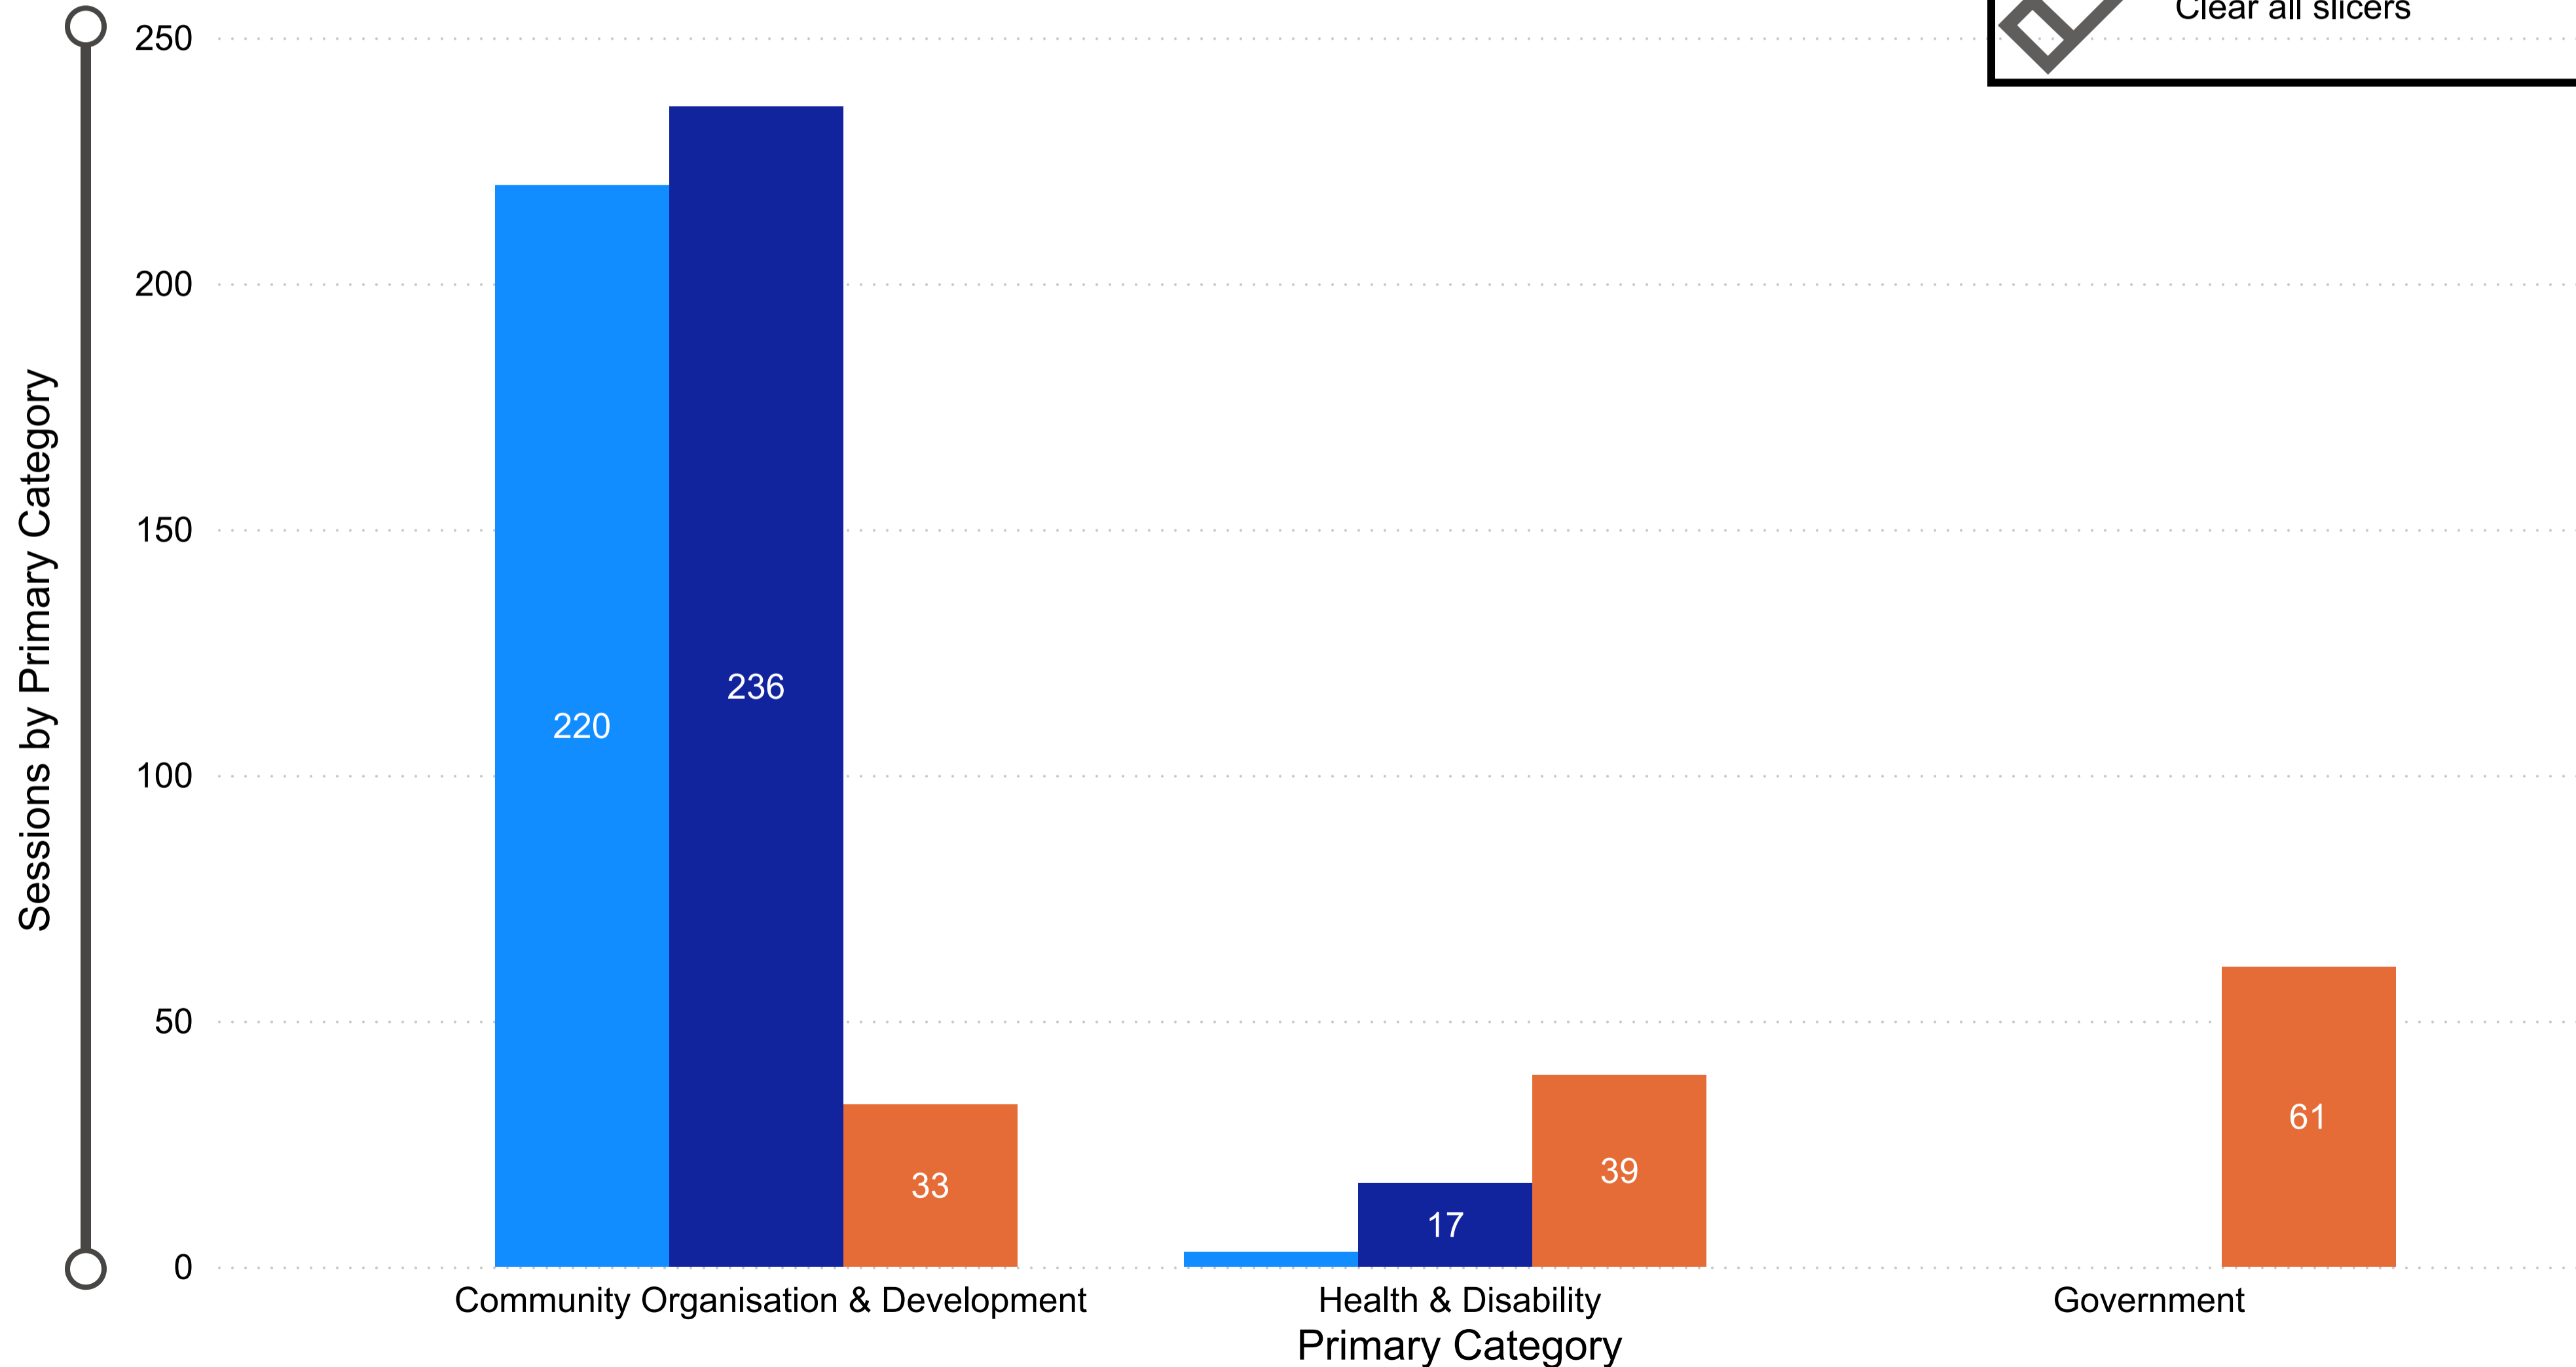

● 2021-2022 ● 2022-2023 ● 2023-2024

New Users by Primary Category

● 2021-2022 ● 2022-2023 ● 2023-2024

New Users by Organisation

● 2021-2022 ● 2022-2023 ● 2023-2024

Sessions By Primary Category for Different Years

Dashboard

Sessions by Primary Category for Different..

Sessions by Organisation by Different Years

Sessions Comparision

New Users by Primary Category

New Users by Organisation

Primary Category

Community Organisati...

Government

Health & Disability

Sessions by Primary Category for Different Years

● 2021-2022 ● 2022-2023 ● 2023-2024

Sessions by Organisation for Different Years

Primary Category

- Community Organisatio...
- Government
- Health & Disability