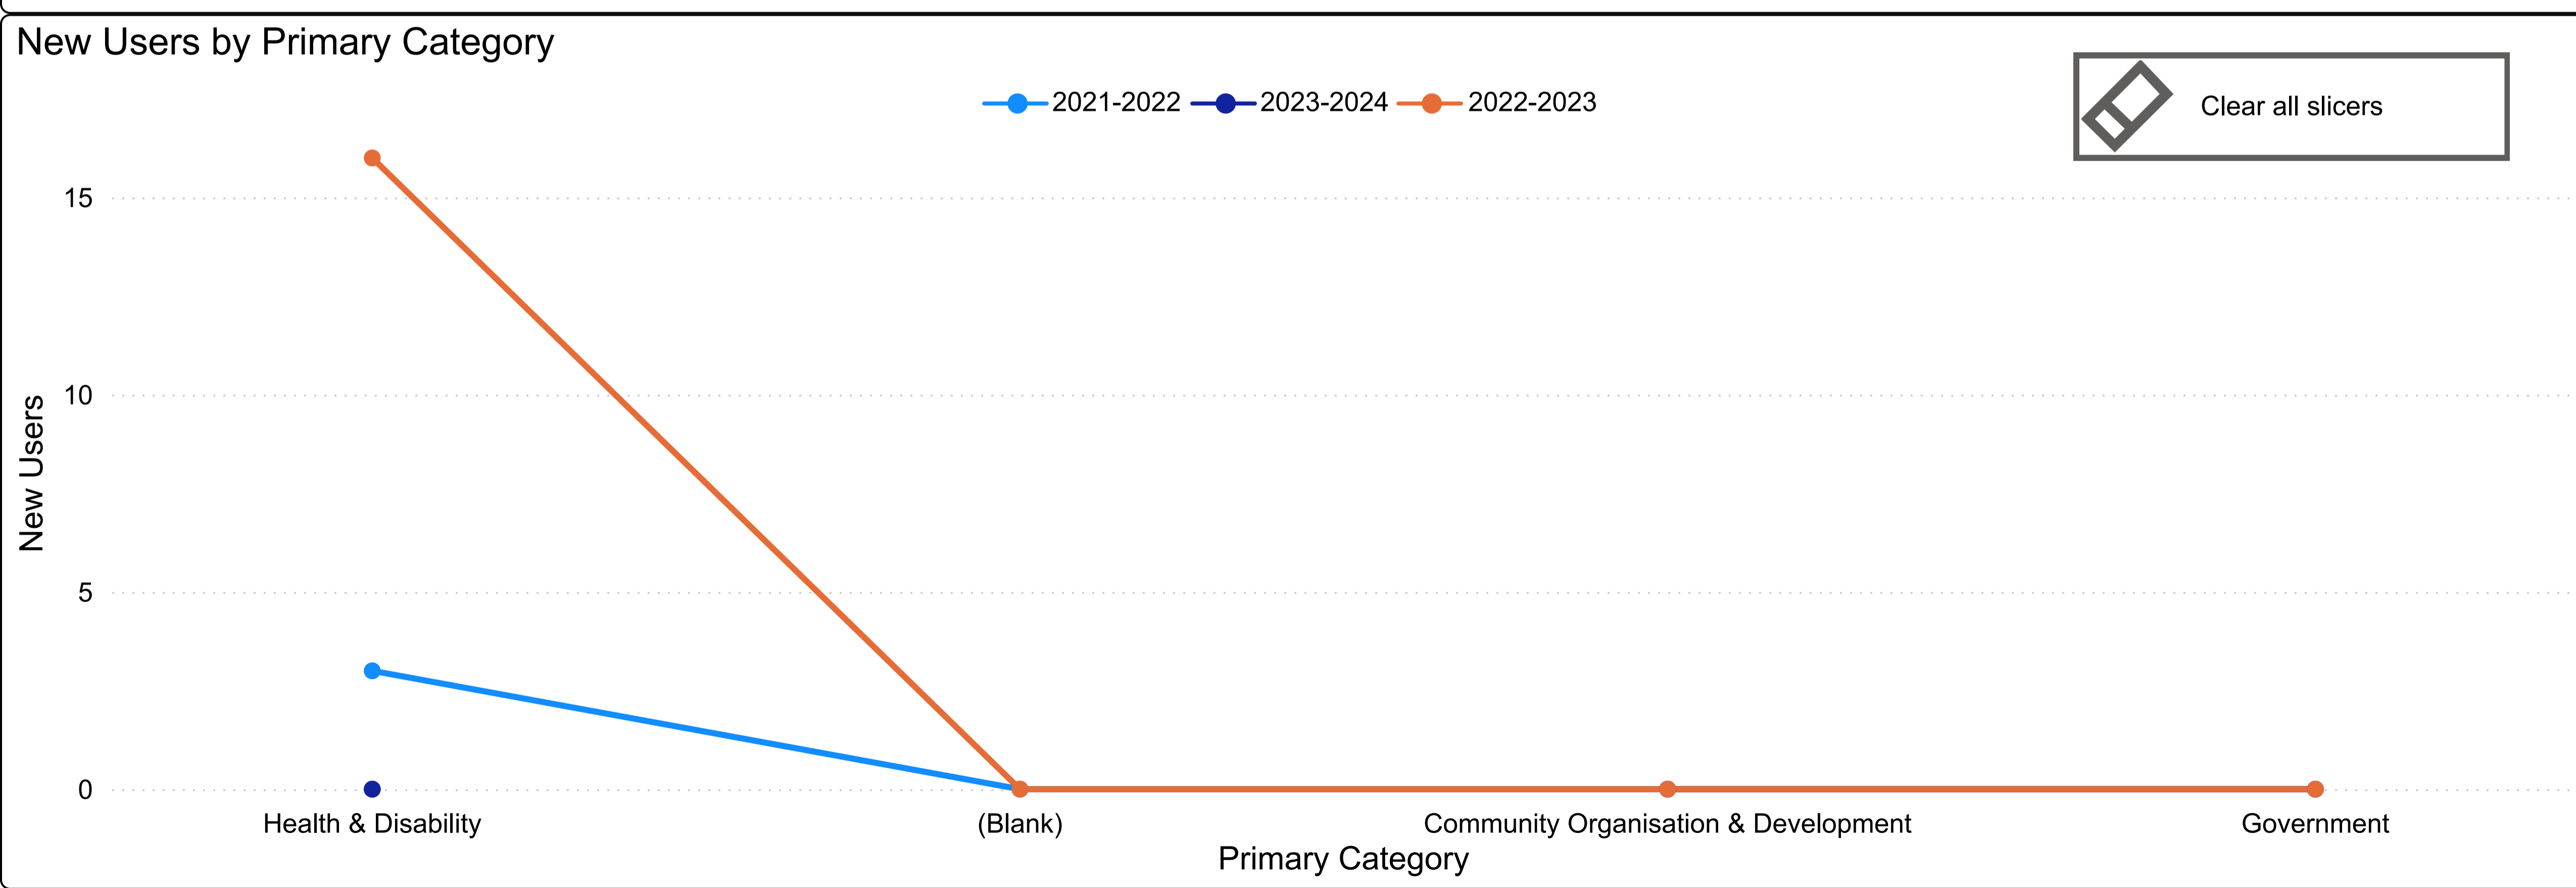

Different Year Sessions

● 2021-2022
● 2022-2023
● 2023-2024

2021-2022	2022-2023	2023-2024
3	16	0
Sum of New Users	Sum of New Users	Sum of New users

New Users by Primary Category

Dashboard

Sessions by Primary...

Sessions by Organisatio...

Sessions Comparision

New Users by Primary...

New Users by Organisation

Primary Category

Select all	Government
Community Organisation & Development	Health & Disability

New Users by Organisation

Dashboard

Sessions by Primary Category for...

Sessions by Organisation by...

Sessions Comparison

New Users by Primary Category

New Users by Organisation

2021-2022 New Users
3

2022-2023 New Users
16