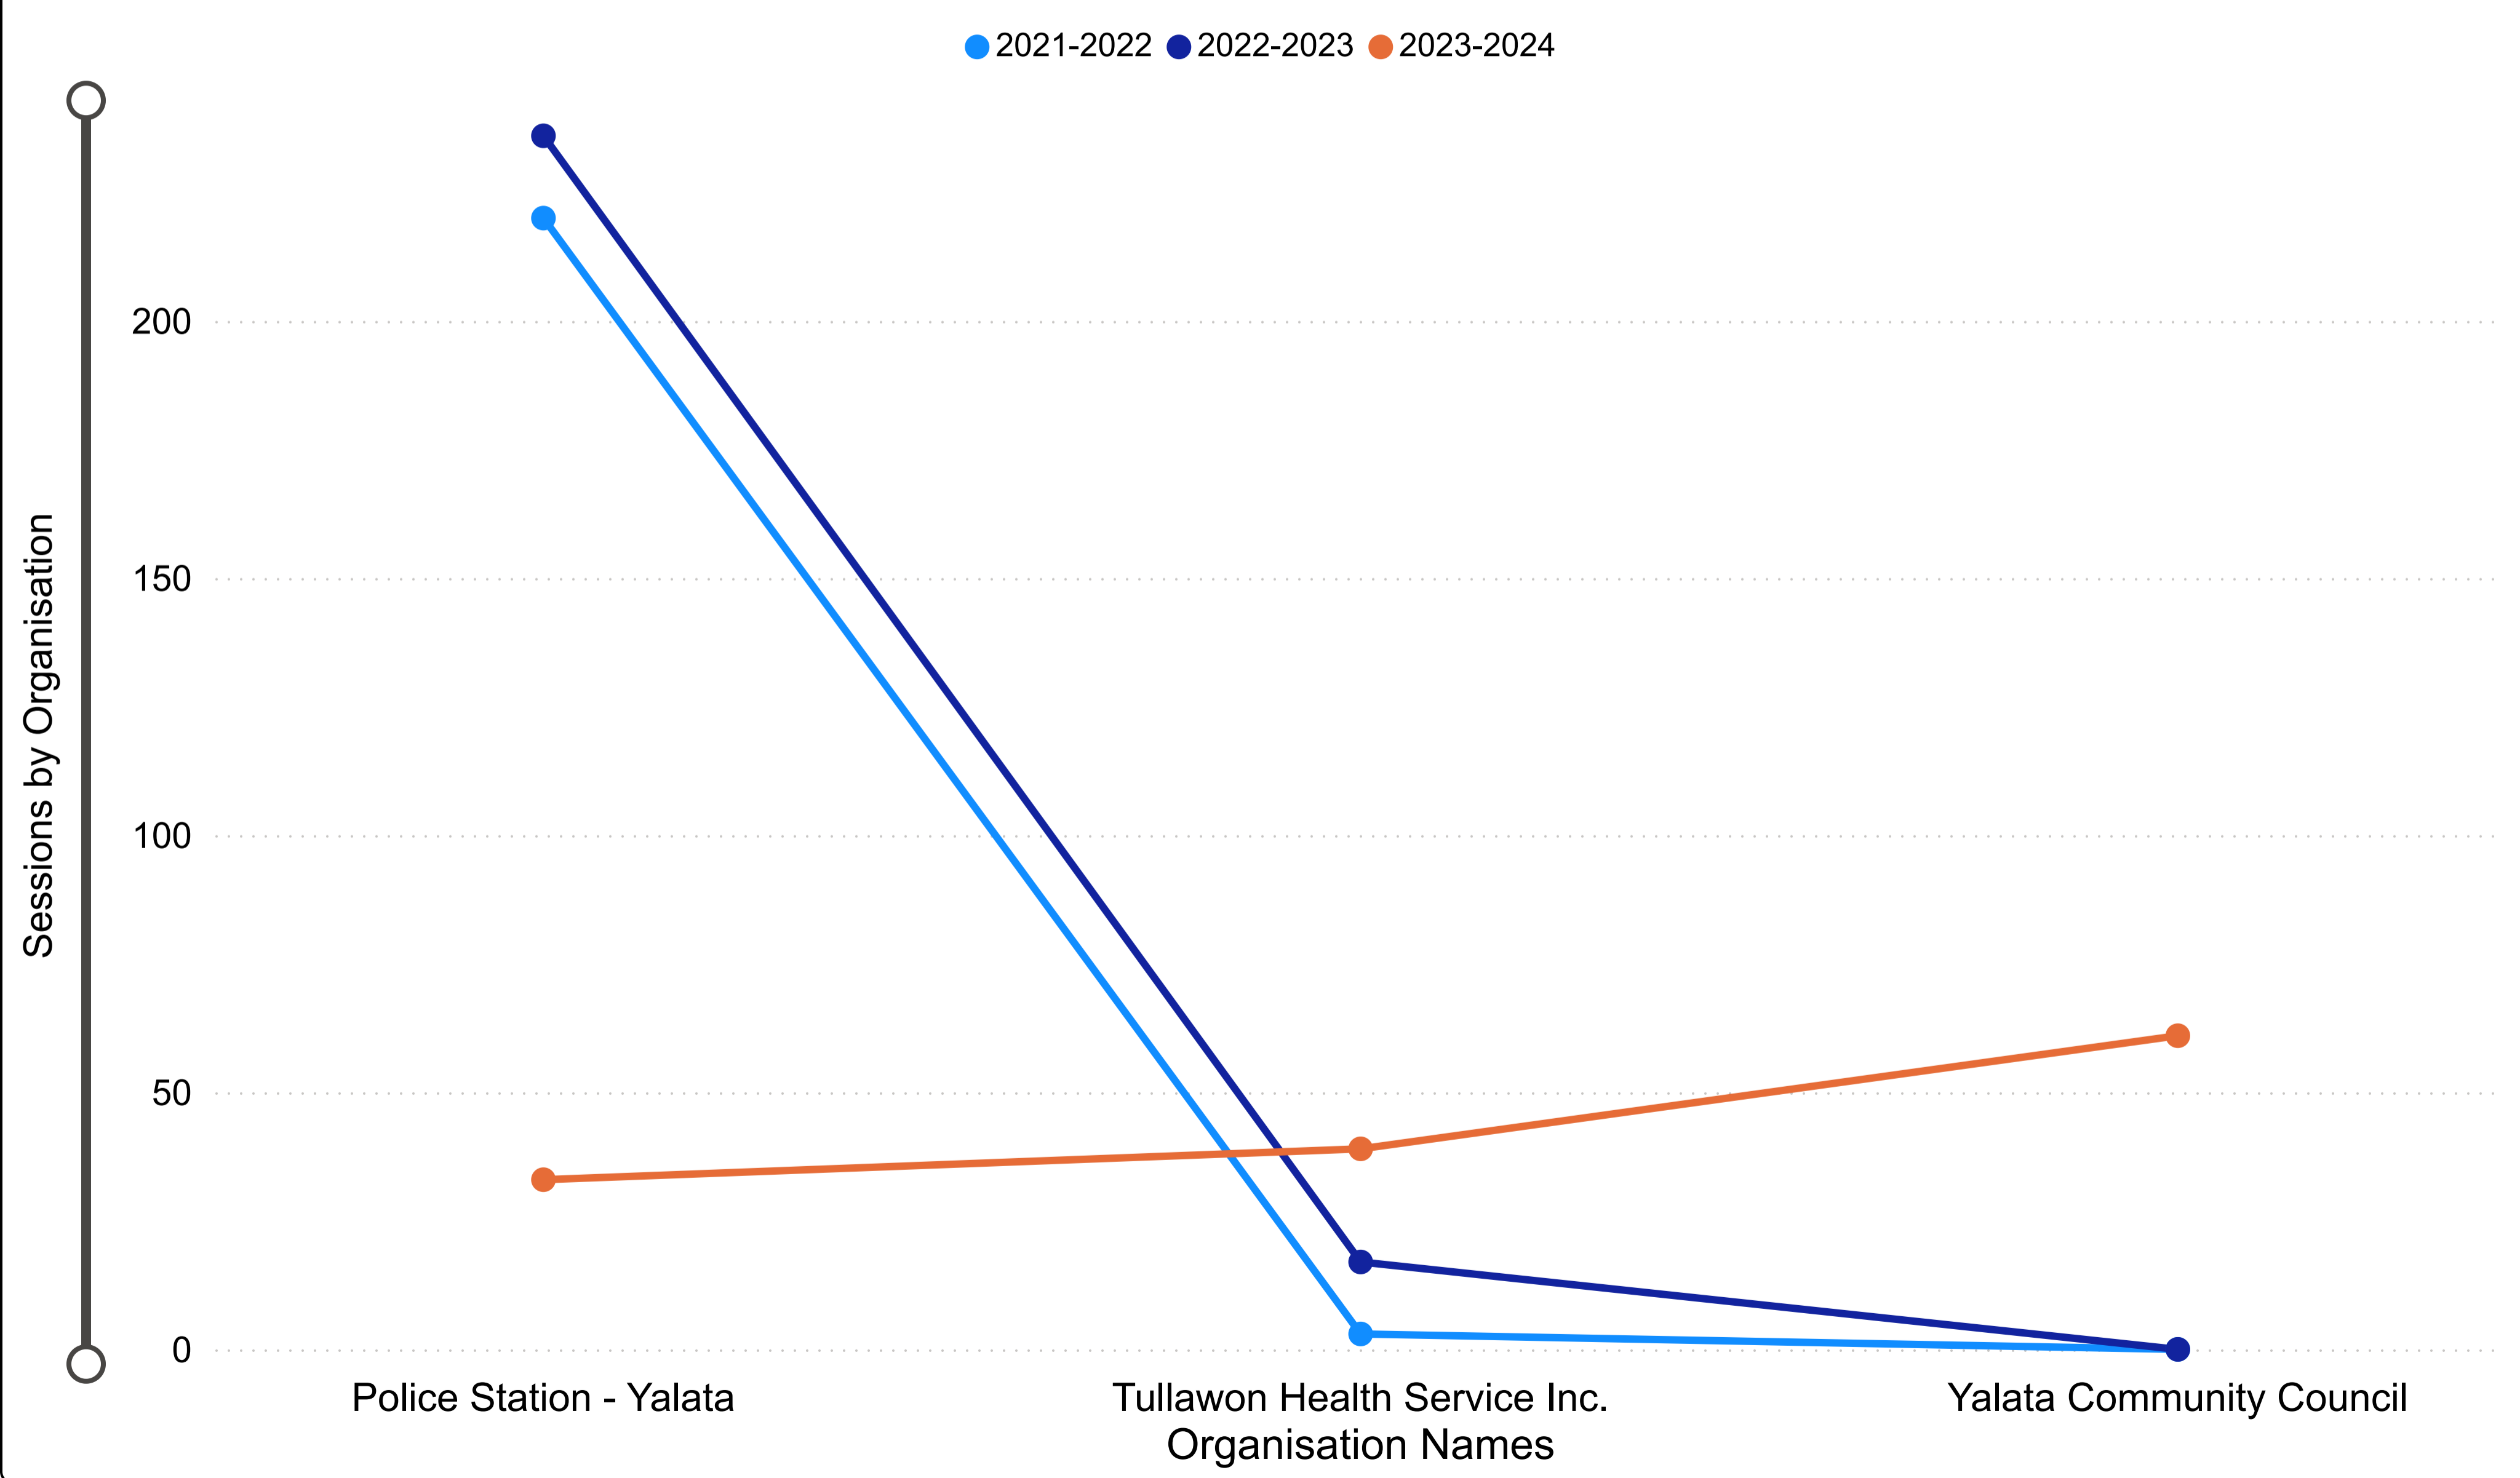

● 2021-2022 ● 2022-2023 ● 2023-2024

New Users by Primary Category

● 2021-2022 ● 2022-2023 ● 2023-2024

New Users by Organisation

● 2021-2022 ● 2022-2023 ● 2023-2024

Sessions By Primary Category for Different Years

Dashboard

Sessions by Primary Category for Different..

Sessions by Organisation by Different Years

Sessions Comparision

New Users by Primary Category

New Users by Organisation

Primary Category

Community Organisati...

Government

Health & Disability

Sessions by Primary Category for Different Years

● 2021-2022 ● 2022-2023 ● 2023-2024

Sessions by Organisation for Different Years

Primary Category

- Community Organisatio...
- Government
- Health & Disability

Different Year Sessions

● 2021-2022
● 2022-2023
● 2023-2024

2021-2022	2022-2023	2023-2024
3	16	0
Sum of New Users	Sum of New Users	Sum of New users

New Users by Primary Category

Dashboard

Sessions by Primary...